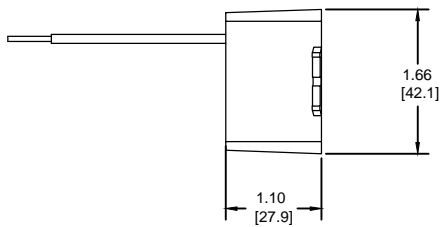

# 1F25, SINGLE PHASE NOISE SUPPRESSION FILTER

REV. DATE  
03/06/18

For Technical Support:  
support@crydom.com  
support-europe@crydom.com

16 AWG WIRE  
LEADS APPROX. 12" LONG.  
(2 PLACES)

Tolerances: ± 0.02 in / 0.5 mm. All dimensions are in: inches [millimeters]