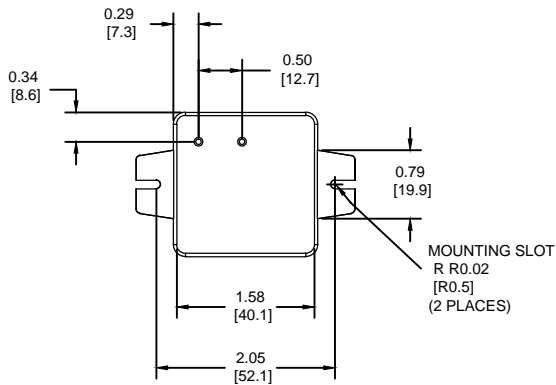

# 1F25, SINGLE PHASE NOISE SUPPRESSION FILTER

REV. DATE  
03/06/18

For Technical Support:  
support@crydom.com  
support-europe@crydom.com

16 AWG WIRE  
LEADS APPROX. 12" LONG.  
(2 PLACES)

Tolerances: ± 0.02 in / 0.5 mm. All dimensions are in: inches [millimeters]