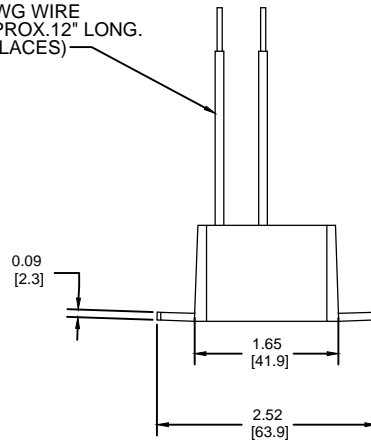

# 1F25, SINGLE PHASE NOISE SUPPRESSION FILTER

REV. DATE  
03/06/18

For Technical Support:  
support@crydom.com  
support-europe@crydom.com

16 AWG WIRE  
LEADS APPROX. 12" LONG.  
(2 PLACES)

Tolerances: ± 0.02 in / 0.5 mm. All dimensions are in: inches [millimeters]